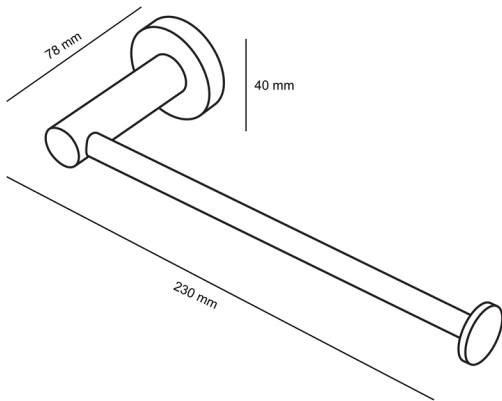

AURA TOWEL STIRRUP

230x78x40

CODE: AUTRS/AUTRSBB/AUTRSBN
AUTRSGM/AUTRSMW/AUTRSN

MEASUREMENTS SUBJECT TO MANUFACTURING TOLERANCE