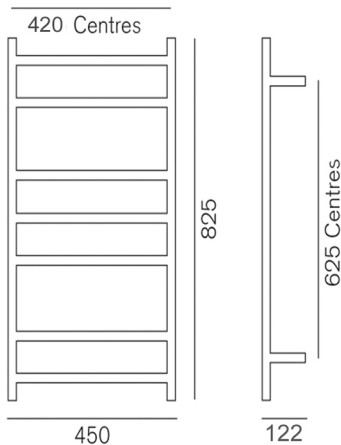

GENESIS 825 SLIMLINE TOWEL WARMER

825x450x122
WG825S/N/B/GM/BN/BB

MEASUREMENTS SUBJECT TO MANUFACTURING TOLERANCE