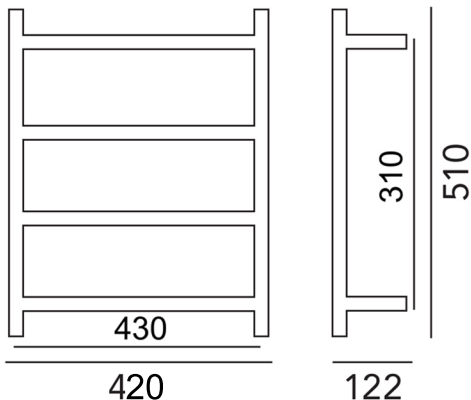

GENESIS 510 SLIMLINE TOWEL WARMER WG510S

510 450 x 122

MEASUREMENTS SUBJECT TO MANUFACTURING TOLERANCE