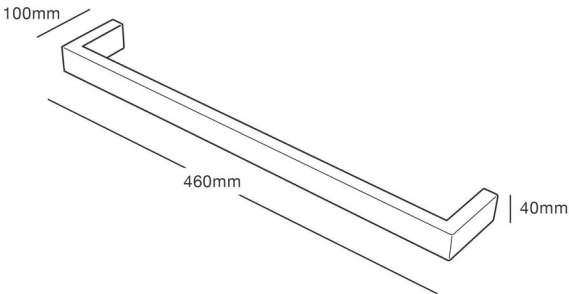

STRATA STUDIO 1 460

460x40x100

CODE: WSS460/WSS460B/WSS460N

WSS460GM/WSS460BN/WSS460MW

WSS460BB

MEASUREMENTS SUBJECT TO MANUFACTURING TOLERANCE