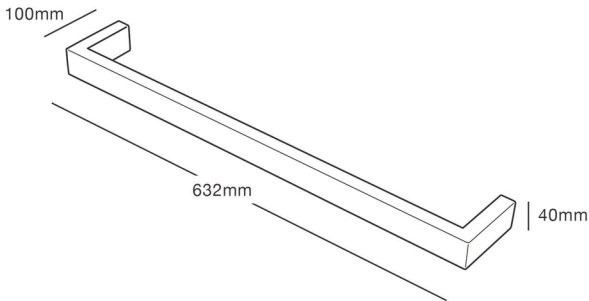

STRATA STUDIO 1 632

632x40x100

CODE: WSS632/WSS632B/WSS632N

WSS632GM/WSS632BN/WSS632MW/WSS632BB

MEASUREMENTS SUBJECT TO MANUFACTURING TOLERANCE