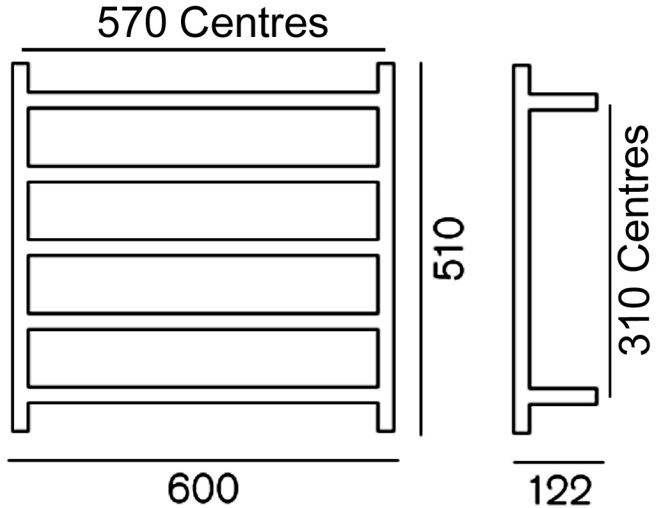

**Genesis 510**  
510x600x122mm  
5 Rails  
58 watts  
**WG510**

**HEIRLOOM**  
BATHROOMS WITH STYLE

**MEASUREMENTS SUBJECT TO MANUFACTURING TOLERANCE**