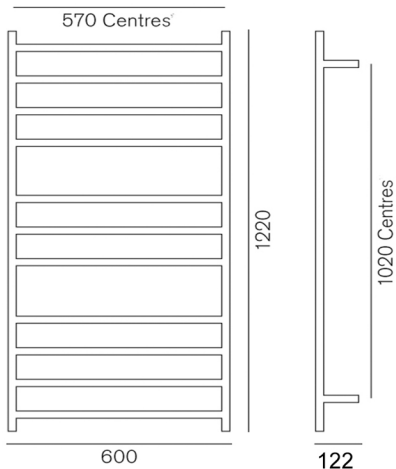

GENESIS 1220 TOWEL WARMER

1220x600x122

WG1220, WG1220B, WG1220N

MEASUREMENTS SUBJECT TO MANUFACTURING TOLERANCE