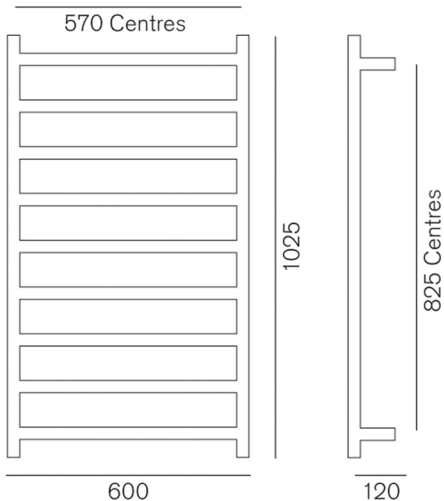

STUDIO 1 1025 TOWEL WARMER

1025x600x120

WS1025

MEASUREMENTS SUBJECT TO MANUFACTURING TOLERANCE