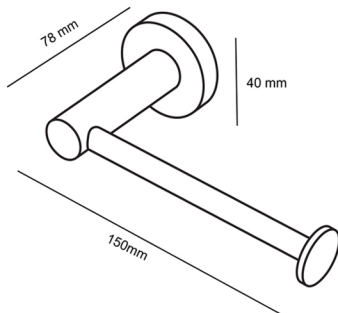

AURA TOILET ROLL HOLDER

150x78x40

CODE: AUTRN/AUTRNBB/AUTRNBN
AUTRNGM/AUTRNMW/AUTRNN

MEASUREMENTS SUBJECT TO MANUFACTURING TOLERANCE