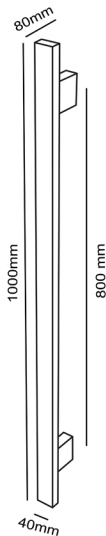

STUDIO 1 POLE TOWEL WARMER

1000 x 40 x 80mm

CODE:

WSSPLV1000

B/N/GM/BN/MW

BB/BC

MEASUREMENTS SUBJECT TO MANUFACTURING TOLERANCE