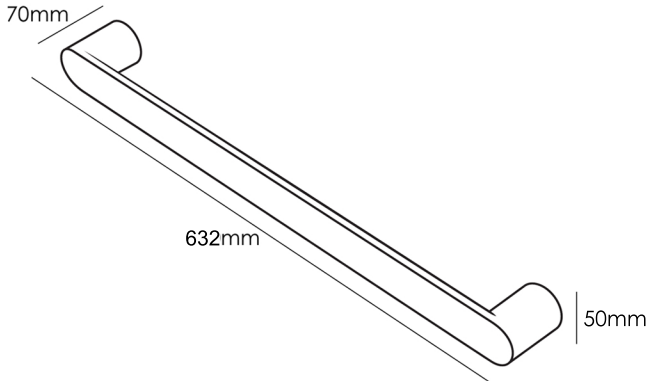

## STRATA ANNEX 632

632x50x70

WAS632/WAS632B/WAS632N/WAS632GM

WAS632BN/WAS632MW/WAS632BB

MEASUREMENTS SUBJECT TO MANUFACTURING TOLERANCE