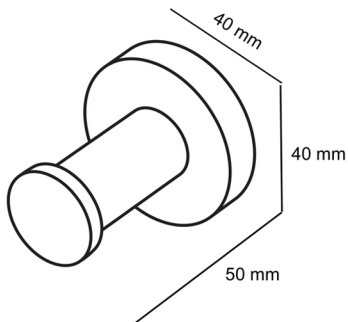

AURA ROBE HOOK

40x50x40

CODE: AURH/AURHBB/AURHBN
AURHGM/AURHMW/AURHN

MEASUREMENTS SUBJECT TO MANUFACTURING TOLERANCE