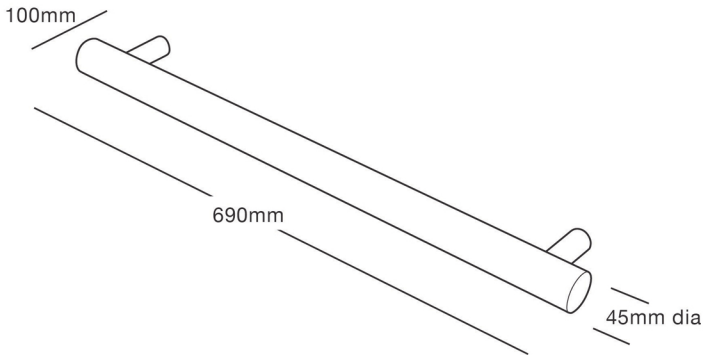

STRATA HEIKO
690x75x45
WHS690,WHS690N (Black)

MEASUREMENTS SUBJECT TO MANUFACTURING TOLERANCE