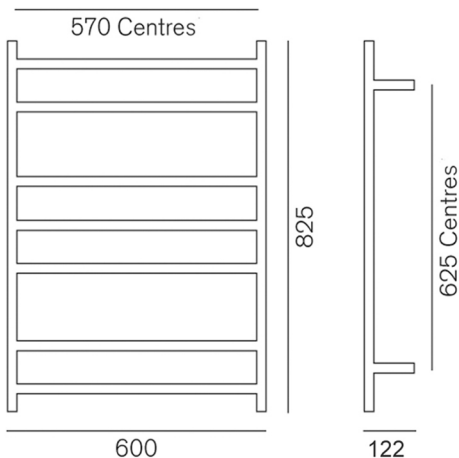

GENESIS 825 TOWEL WARMER

825x600x122

WG825/N/B/BN/GM/BB

MEASUREMENTS SUBJECT TO MANUFACTURING TOLERANCE