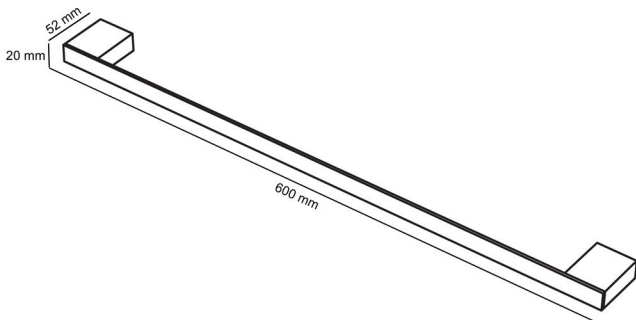

TEKA TOWEL RAIL

600x52x20

CODE: TETR600/TETR600BB/TETR600BN
TETR600GM/TETR600MW/TETR600N

MEASUREMENTS SUBJECT TO MANUFACTURING TOLERANCE