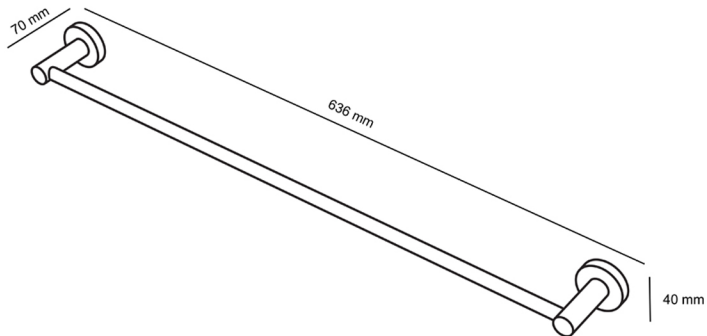

AURA TOWEL RAIL

600x52x20

CODE: AUTR600/AUTR600BB/AUTR600BN
AUTR600GM/AUTR600MW/AUTR600N

MEASUREMENTS SUBJECT TO MANUFACTURING TOLERANCE