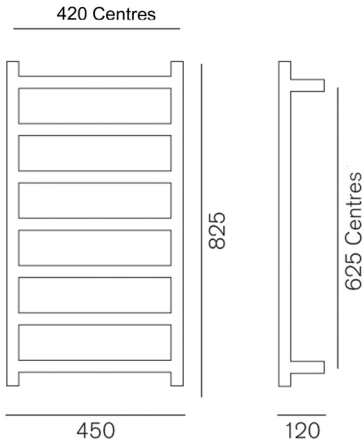

STUDIO 1 825 SLIMLINE
LOW VOLTAGE
825x450x120
WSLV825S, WSLV825SMW

MEASUREMENTS SUBJECT TO MANUFACTURING TOLERANCE