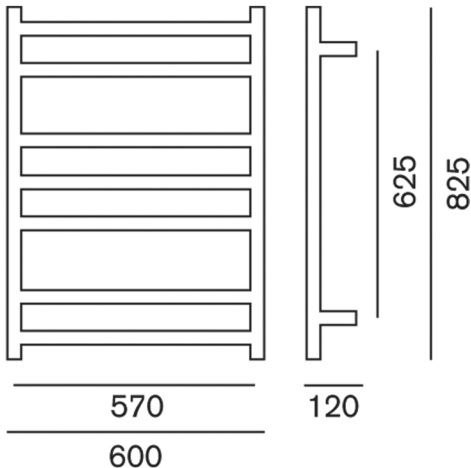

# STUDIO 1 825 TOWEL WARMER LOW VOLTAGE

825x600x120

WSLV825

MEASUREMENTS SUBJECT TO MANUFACTURING TOLERANCE