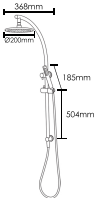

209 SERIES DUAL SHOWER T209RSBN

MEASUREMENTS SUBJECT TO MANUFACTURING TOLERANCE