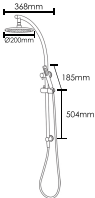

209 SERIES DUAL SHOWER T209RSGM

MEASUREMENTS SUBJECT TO MANUFACTURING TOLERANCE