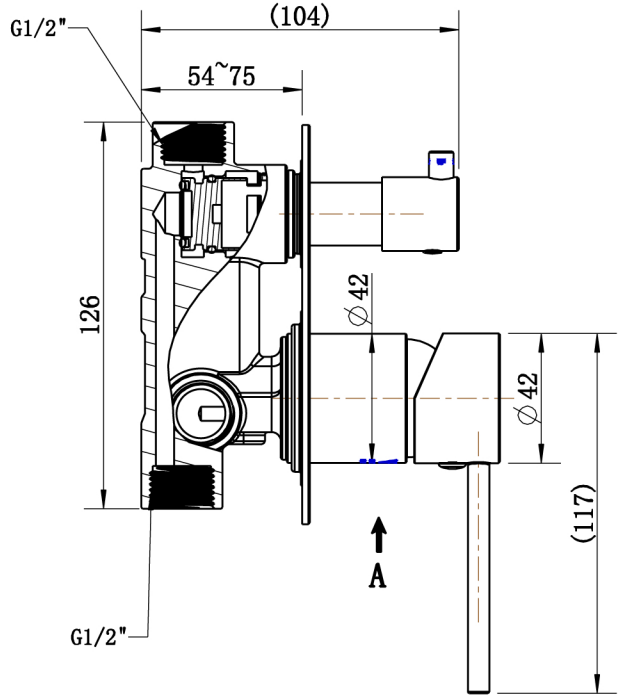

Series 209 Shower Diverter T209SD

A