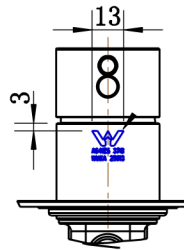

Series 209 Shower Diverter T209SD

A