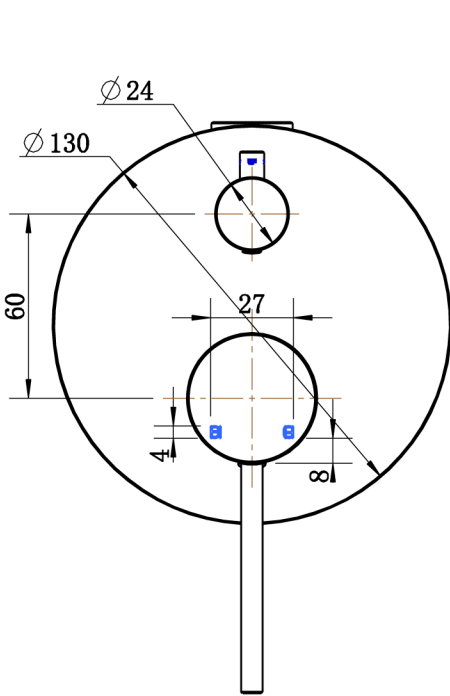

Series 209 Shower Diverter T209SD

A