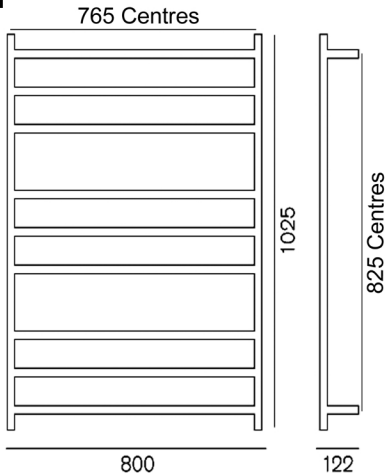

GENESIS NERO 1025 EXTENDED TOWEL WARMER 1025x800x122 WG1025EN

MEASUREMENTS SUBJECT TO MANUFACTURING TOLERANCE