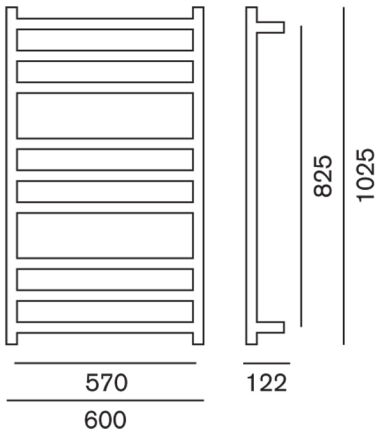

GENESIS 1025 TOWEL WARMER

1025x600x122

WG1025, WG1025N

MEASUREMENTS SUBJECT TO MANUFACTURING TOLERANCE