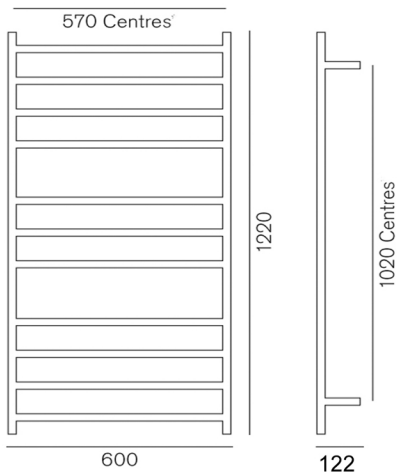

GENESIS 1220 TOWEL WARMER

1220x600x122

WG1220

MEASUREMENTS SUBJECT TO MANUFACTURING TOLERANCE