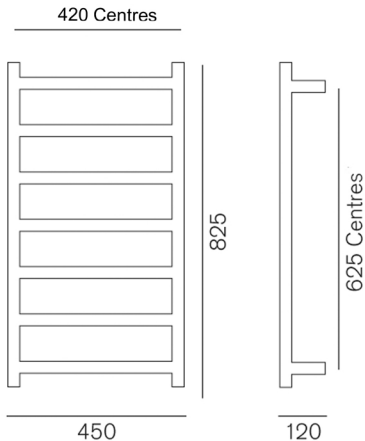

**STUDIO 1 NOIR 825 SLIMLINE
TOWEL WARMER
825x450x120
WS825SN**

MEASUREMENTS SUBJECT TO MANUFACTURING TOLERANCE